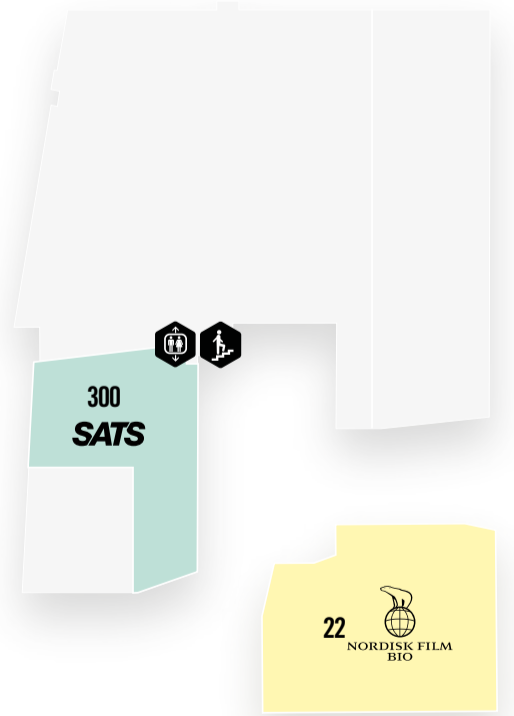

PLAN 3

- BUTIKER & SERVICE
- RESTAURANGER & CAFÉER
- VÅRD & HÄLSA - c/o MOBILIA
- UPPELVELSER
- PARKERING
- BUSSHÅLLSPLATS
- SKÖTRUM
- AMNINGSRUM
- HANDIKAPPTOALETT
- TOALETT
- TRAPPA
- RULLTRAPPA
- HISS
- BANKOMAT
- BIOGRAF
- FOODCOURT
- PRESENTKORT
- HJÄRTSTARTARE
- PAKETUTLÄMNING
- INFORMATION